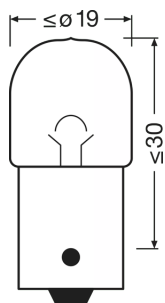

### Physical Attributes & Dimensions

Lamp base	BA15s
Length	37.5 mm
Diameter	16.0 mm
Product weight	6.02 g